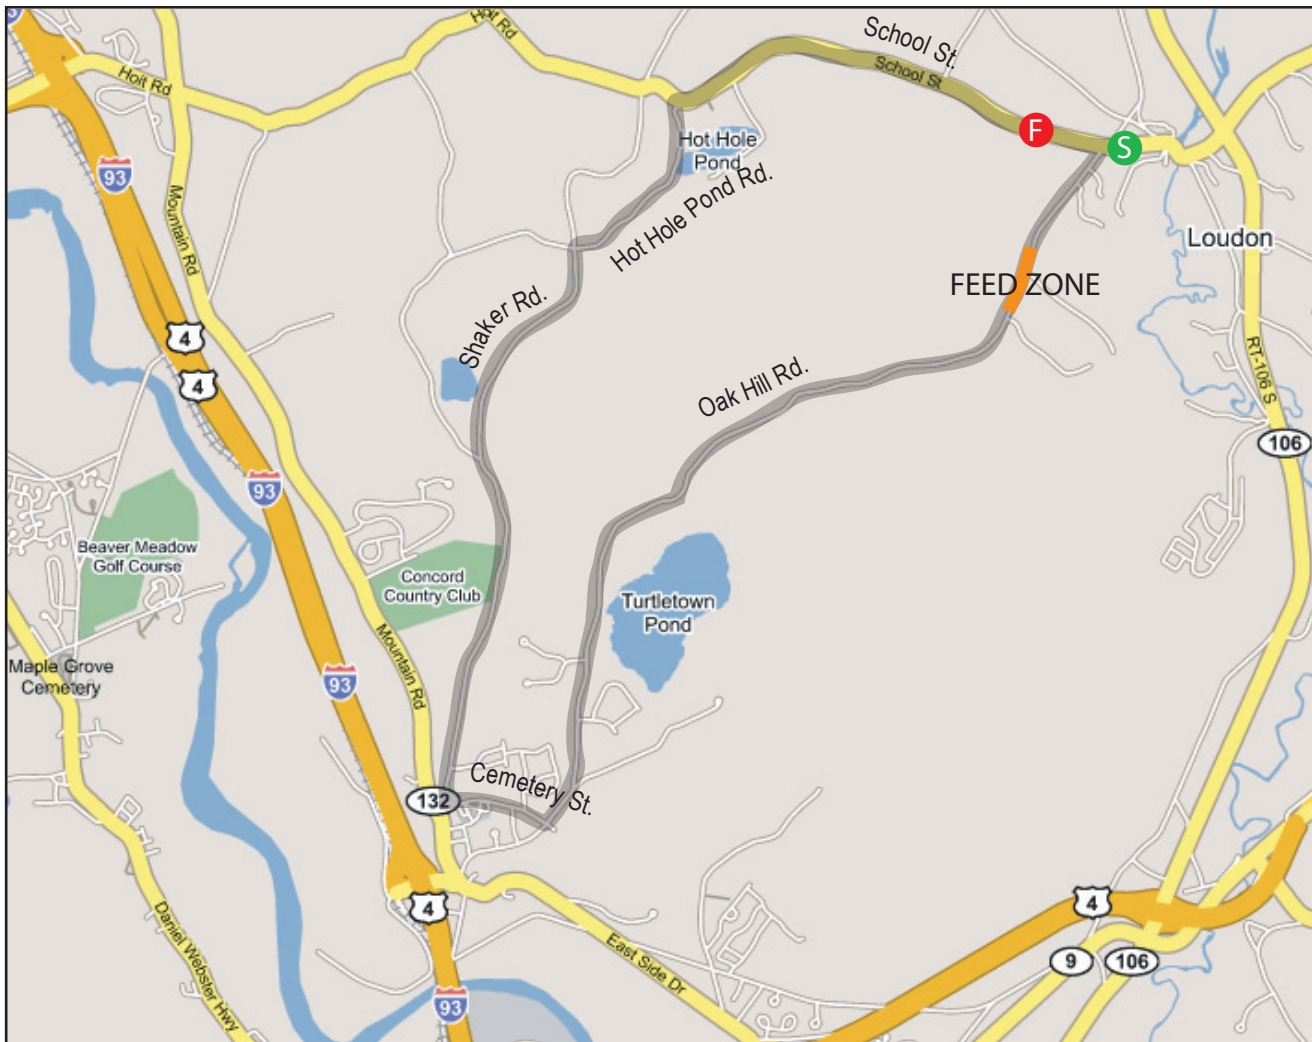

Turtle Pond Circuit Race

Course Map - Loudon & East Concord, NH

S Start and Staging - School St., Loudon Elementary School.

F Finish - School St.

NOTES

- The course travels in a clock-wise direction.
- Terrain is rolling with two hills approx 1.5km each. 39x21 or 42x23 gearing recommended.
- Parking, Registration and Staging are located at Loudon Elementary School on School St.

DIRECTIONS

Start: Corner of Oak Hill Rd. and School St.
Proceed up Oak Hill Rd.
Turn Right on Cemetery Street.
Turn Right on Shaker Rd.
Turn Right on Hot Hole Pond Rd.
Turn Right on School St.
Finish on School St before intersection with Oak Hill.